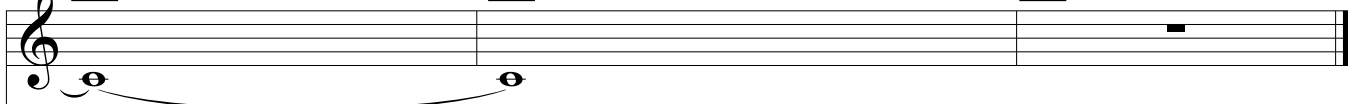

C

C I'm Yours Till I Die

G

F

C

9

110